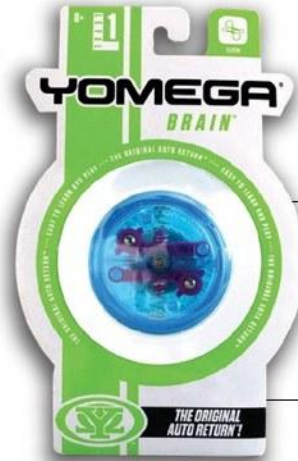

Assembled high quality floor display

COLORS INCLUDED:

BRAIN®: Blue, Pink, Teal and Purple
FIREBALL®: Red/Black, Blue/Black, Black/Black

ALPHA WING®

Item no. 119A

LEVEL 1

- Wing shape
- Traditional Yoyo
- Fixed-Axle
- Great for beginners

Weight: 51 g
Width: 34.90 mm
Diameter: 58.40 mm
Gap Width: 2.50 mm

Blue / Purple / Red / Yellow / Pink

COLORS

BRAIN[®]

Item no. 120A

LEVEL 1

- The Original Auto Return
- Patented in 1980
- Easy to Learn, Easy to Play

Weight: 59 g
 Width: 35.70 mm
 Diameter: 58.70 mm
 Gap Width: 2.50 mm

COLORS

Blue / Teal / Red / Clear

POWER BRAIN[®] XP

Item no. 808A

LEVEL 1

- Features smart switch technology
- Auto Return for beginner with switch to manual return

Weight: 69 g
 Width: 35.90 mm
 Diameter: 60.30 mm
 Gap Width: 2.50 mm

INCLUDED

2 Strings

COLORS

Blue / Green / Purple / Grey

X-BRAIN[®] WING

Item no. 180A

LEVEL 1