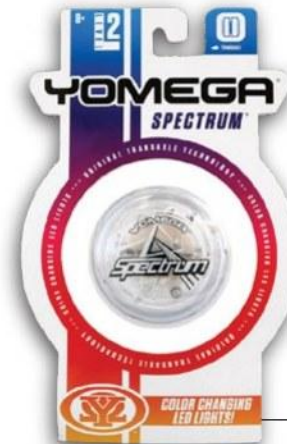

Item no. 216A

LEVEL 2

- Famous Transaxle Technology – "The Original"
- Patented in 1989

Weight: 52 g
 Width: 34.90 mm
 Diameter: 58.40 mm
 Gap Width: 2.50 mm

COLORS Blue / Red / Black-Black Cap / Black-White cap

FIREBALL® SABER WING

Item no. 220A

LEVEL 2

- V Shape
- Transaxle fireball technology

Weight: 49 g
 Width: 39.60 mm
 Diameter: 58.80 mm
 Gap Width: 2.50 mm

COLORS Blue / Red / Clear / Neon Yellow

INCLUDED
 2 Strings

SPECTRUM®

Item no. 226A

LEVEL 2

- Fireball Transaxle Technology
- Multi-Colored LEDs

Weight: 62 g
 Width: 34.90 mm
 Diameter: 58.40 mm
 Gap Width: 2.50 mm

TRANSPARENT COLORS Blue / Transparent / Purple

RAIDER® BLACK-BLACK CAP